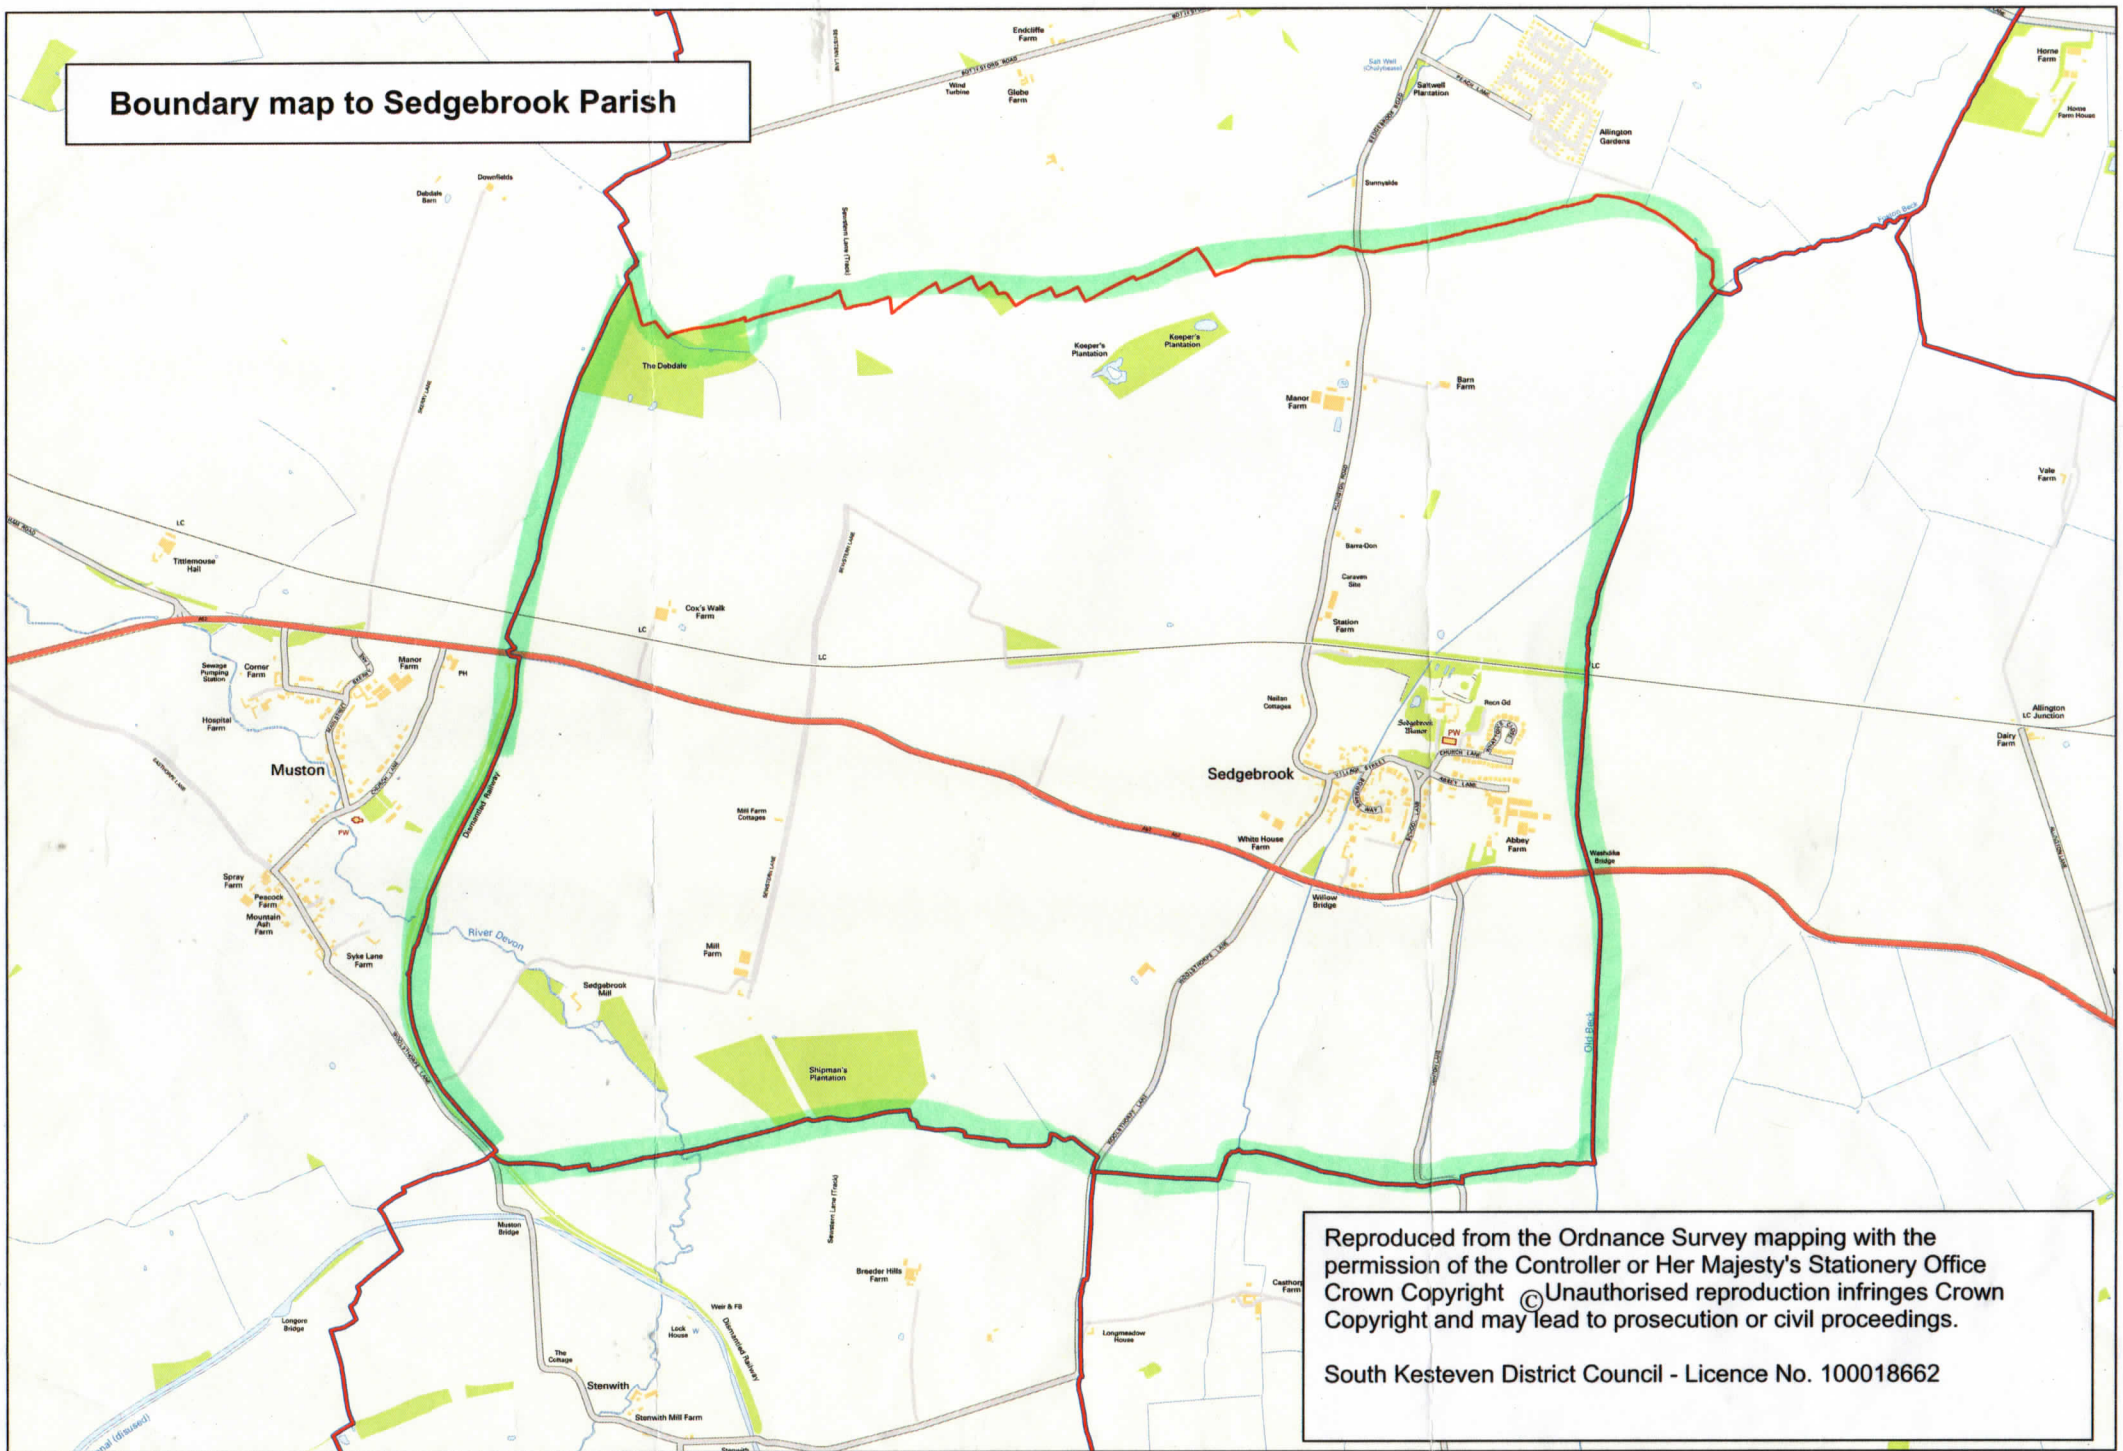

# Boundary map to Sedgebrook Parish

Reproduced from the Ordnance Survey mapping with the permission of the Controller or Her Majesty's Stationery Office  
Crown Copyright © Unauthorised reproduction infringes Crown Copyright and may lead to prosecution or civil proceedings.  
South Kesteven District Council - Licence No. 10018662

WOODSTHORP